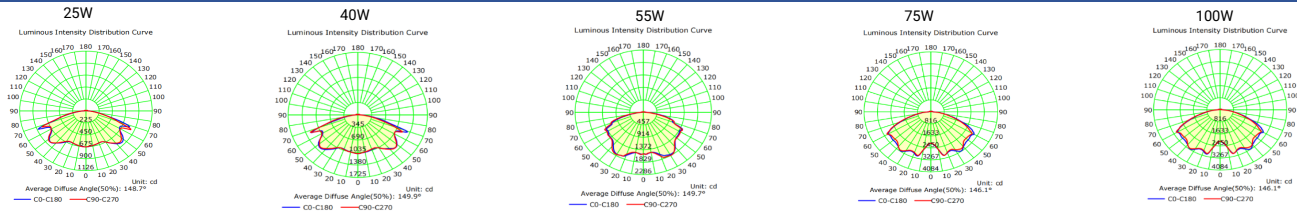

Description

One of the key features of the Corina II is its power and CCT adjustability. This allows users to tailor the lighting to suit their specific needs, whether that be a brighter, cooler light for maximum visibility, or a warmer, more subdued light for a more comfortable atmosphere. With a beam angle of 150°, the Corina II is able to provide broad, even coverage, ensuring that no area is left in the dark. And with a Color Rendering Index (CRI) of 80, colors appear more vibrant and true to life under its light. Overall, the Corina II LED parking garage light is a versatile and powerful lighting solution that combines energy efficiency, adjustability, and high-quality illumination, making it an excellent choice for any commercial or industrial space.

Wattage Adjustability : 0%-20%-30%-40%-100%

Applications

- Parking Garages
- Commercial Canopies

Photometry

Mounting Options

Flush Mounting

Dimensions

Electrical Information					
Model No.	CII-25	CII-40	CII-55	CII-75	CII-100
Power Consumption(±10%)	25W	40W	55W	75W	100W
Power Supply	LED Driver				
Input Voltage	120-277V, 50 / 60Hz				
Power Factor	≥0.9				
Surge Protection	2.5kV L-N	4kV L-N		6kV L-N	
Driver Type	Constant Current (CC)				
Control	0-10V Dimmable				
Optic Information					
LED Type	SMD				
Luminous Flux (±10%)	3718lm	5785lm	7733lm	10888lm	14299lm
Efficacy (Minimum CCT @3000K Ra80, Maximum CCT @5000K)	140 lm/w			145 lm/w	140 lm/w
Correlated Color Temperature	3000K, 4000K, 5000K (Adjustable)				
Color Rendering Index	Ra80				
Beam Angle	150°				
UGR level	<7				

Dimensions and Mount

Product Dimension	10" x 3.11"	10" x 3.11"	10" x 3.11"	11" x 3.11"	11" x 3.11"
Luminaire Net Weight	N/A				
Export Carton Size	12.6" x 11.8" x 12.6"				
Gross Weight	11.6 lbs	11.7 lbs	11.9 lbs	14.2 lbs	14.3 lbs
Mounting Option	Flush Mounting				
Material	Die-cast Aluminum				
Finish	Polycarbonate				
Fixture Color	Powder Coating				
IK Rating	White				
IP Rating	N/A				
IP Rating	IP65				