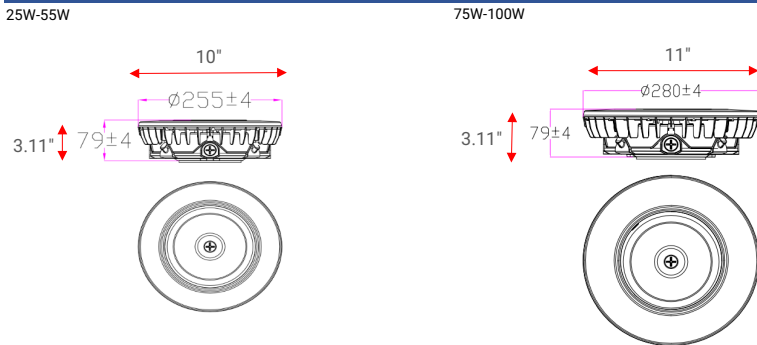

Description

One of the key features of the Corina II is its power and CCT adjustability. This allows users to tailor the lighting to suit their specific needs, whether that be a brighter, cooler light for maximum visibility, or a warmer, more subdued light for a more comfortable atmosphere. With a beam angle of 150°, the Corina II is able to provide broad, even coverage, ensuring that no area is left in the dark. And with a Color Rendering Index (CRI) of 80, colors appear more vibrant and true to life under its light. Overall, the Corina II LED parking garage light is a versatile and powerful lighting solution that combines energy efficiency, adjustability, and high-quality illumination, making it an excellent choice for any commercial or industrial space.

Wattage Adjustability : 0%-20%-30%-40%-100%

Applications

- Parking Garages
- Commercial Canopies

Photometry

Mounting Options

Flush Mounting

Dimensions

Electrical Information					
Model No.	CII-25	CII-40	CII-55	CII-75	CII-100
Power Consumption(±10%)	25W	40W	55W	75W	100W
Power Supply	LED Driver				
Input Voltage	120-277V, 50 / 60Hz				
Power Factor	≥0.9				
Surge Protection	2.5kV L-N	4kV L-N		6kV L-N	
Driver Type	Constant Current (CC)				
Control	0-10V Dimmable				
Optic Information					
LED Type	SMD				
Luminous Flux (±10%)	3718lm	5785lm	7733lm	10888lm	14299lm
Efficacy (Minimum CCT @3000K Ra80, Maximum CCT @5000K)	140 lm/w			145 lm/w	140 lm/w
Correlated Color Temperature	3000K, 4000K, 5000K (Adjustable)				
Color Rendering Index	Ra80				
Beam Angle	150°				
UGR level	<7				

Dimensions and Mount

Product Dimension	10" x 3.11"	10" x 3.11"	10" x 3.11"	11" x 3.11"	11" x 3.11"
Luminaire Net Weight	N/A				
Export Carton Size	12.6" x 11.8" x 12.6"				
Gross Weight	11.6 lbs	11.7 lbs	11.9 lbs	14.2 lbs	14.3 lbs
Mounting Option	Flush Mounting				
Material	Die-cast Aluminum				
Finish	Polycarbonate				
Fixture Color	Powder Coating				
IK Rating	White				
IP Rating	N/A				
IP Rating	IP65				