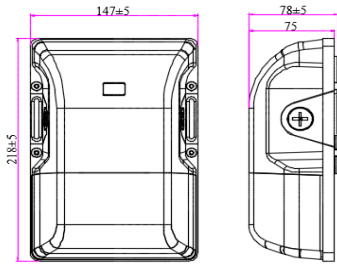

MOUNTING AND PRODUCT DIMENSIONS

Product Dimension	8.6" x 5.7" x 3.1"
Luminaire Net Weight	N/A
Export Carton Size	6" x 3.5" x 8.8"
Gross Weight	2.9 lbs
Mounting Option	Flush Mounting
Material	Die-cast Aluminum Polycarbonate
Finish	Powder Coating
Fixture Color	Bronze, Black
IK Rating	N/A
IP Rating	IP65

LIFESPAN AND WARRANTY

Operating Temperature	-40°F to 113°F
Warranty	5 Years

SAFETY CERTIFICATIONS

- Luminaires (UL 1598:2021 Ed.5)
- Luminaires (CSA C22.2#250.0:2021 Ed.5)

DIMENSIONS (unit:mm)

15W-30W

ORDERING INFORMATION