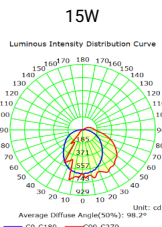

Wattage Adjustable: 25% or 100%

APPLICATIONS

- Commercial Facilities
- Industrial Facilities

PHOTOMETRY

MOUNTING OPTIONS

- Flush Mounting

Catalog Number	
Notes	
Type	

TECHNICAL SPECIFICATIONS

OPTIC SPECIFICATIONS

LED Type	SMD			
Luminous Flux (±10%)	2024lm	2794lm	3933lm	
Efficacy (4000K Ra80)	135 lm/w	145 lm/w	135 lm/w	
Correlated Color Temperature	3000K, 4000K, 5000K (Adjustable)			
Color Rendering Index	Ra80			
Beam Angle	100°			
UGR level	<7			

MOUNTING AND PRODUCT DIMENSIONS

Product Dimension	8.6" x 5.7" x 3.1"
Luminaire Net Weight	N/A
Export Carton Size	6" x 3.5" x 8.8"
Gross Weight	2.9 lbs
Mounting Option	Flush Mounting
Material	Die-cast Aluminum Polycarbonate
Finish	Powder Coating
Fixture Color	Bronze, Black
IK Rating	N/A
IP Rating	IP65