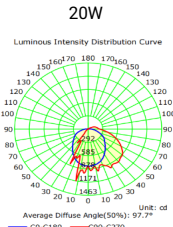

Wattage Adjustable: 25% or 100%

APPLICATIONS

- Commercial Facilities
- Industrial Facilities

PHOTOMETRY

MOUNTING OPTIONS

- Flush Mounting

Catalog Number	
Notes	
Type	

TECHNICAL SPECIFICATIONS

OPTIC SPECIFICATIONS

LED Type	SMD			
Luminous Flux (±10%)	2024lm	2794lm	3933lm	
Efficacy (4000K Ra80)	135 lm/w	145 lm/w	135 lm/w	
Correlated Color Temperature	3000K, 4000K, 5000K (Adjustable)			
Color Rendering Index	Ra80			
Beam Angle	100°			
UGR level	<7			