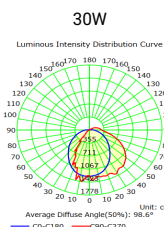

PHOTOMETRY

MOUNTING OPTIONS

- Flush Mounting

Catalog Number	
Notes	
Type	

TECHNICAL SPECIFICATIONS

Model No.	AXS-15	AXS-20	AXS-30	
Power Consumption(±10%)	15W	20W	30W	
Power Supply	LED Driver			
Input Voltage	120-277V, 50/60Hz			
Power Factor	>0.9			
Surge Protection	2.5kV L-N, 2.5kV L-N-GND			
Driver Type	Constant Current (CC)			
Control	0-10V Dimmable			

OPTIC SPECIFICATIONS

LED Type	SMD			
Luminous Flux (±10%)	2024lm	2794lm	3933lm	
Efficacy (4000K Ra80)	135 lm/w	145 lm/w	135 lm/w	
Correlated Color Temperature	3000K, 4000K, 5000K (Adjustable)			
Color Rendering Index	Ra80			
Beam Angle	100°			
UGR level	<7			

MOUNTING AND PRODUCT DIMENSIONS

Product Dimension	8.6" x 5.7" x 3.1"
Luminaire Net Weight	N/A
Export Carton Size	6" x 3.5" x 8.8"
Gross Weight	2.9 lbs
Mounting Option	Flush Mounting
Material	Die-cast Aluminum Polycarbonate
Finish	Powder Coating
Fixture Color	Bronze, Black
IK Rating	N/A
IP Rating	IP65

LIFESPAN AND WARRANTY

Operating Temperature	-40°F to 113°F
Warranty	5 Years

SAFETY CERTIFICATIONS

- Luminaires (UL 1598:2021 Ed.5)
- Luminaires (CSA C22.2#250.0:2021 Ed.5)