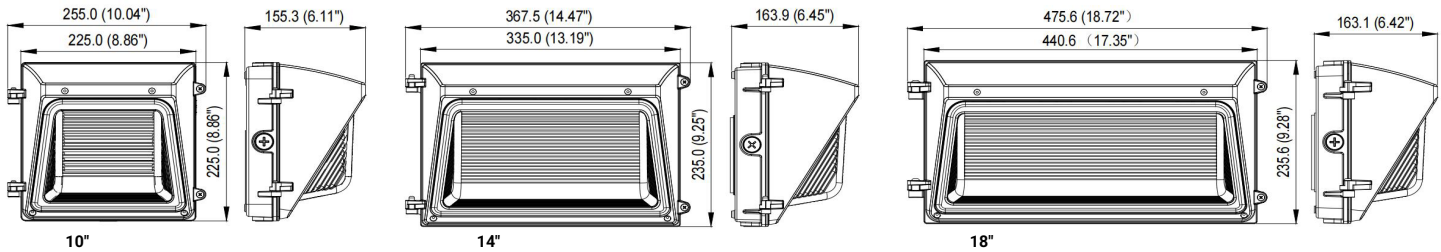

APPLICATION(S)

- Building Exteriors & Perimeters
- Parking Lots & Walkways

MOUNTING AND PRODUCT DIMENSIONS

Product Dimension	10"	10"	14"	14"	14"	18"
Mounting Option	Wall Mount with 1/2" knockouts on each side					
Material	Die Cast Aluminum					
Lens	Lens (Glass or Polycarbonate)					
Fixture Color	Bronze					
IK Rating	N/A					
IP Rating	IP65					

LIFESPAN AND WARRANTY

Operating Temperature	~40°F to 113°F
Warranty	5 Years

SAFETY CERTIFICATIONS

Luminaires (UL 1598:2021 Ed.5)
Luminaires (CSA C22.2#250.0:2021 Ed.5)

MOUNTING OPTIONS

Flush Mount

DIMENSIONS

ORDERING INFORMATION

Series	Wattage & Lumen Output	Voltage	Corelated Color Temperature (CCT)	Beam Angle	Control Options	Mounting Option
ALI (Wattage - Size)	15/20/30/40W Selectable (10") 40/50/60/80W Selectable (10") 15/20/30/40W Selectable (14") 40/50/60/80W Selectable (14") 60/90/100/120W Selectable (14") 80/100/120/150W Selectable (18")	MV (120-277V)	30K (3000K) 40K (4000K) 50K (5000K)	IV (Type IV)	0-10V (Dimmable)	FM (Flush Mount)