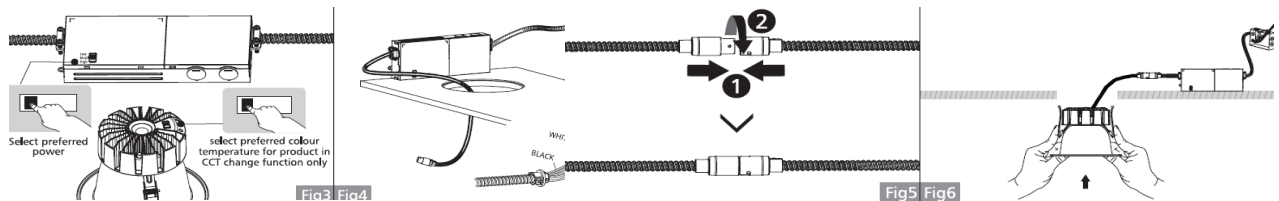

APPLICATIONS

- General Ambient Lighting
- Commercial Facilities

PHOTOMETRY

MOUNTING OPTIONS

Recessed

Catalog Number	
Notes	
Type	

TECHNICAL SPECIFICATIONS			
Model No.	CXII-40	CXII-50	CXII-60
Power Consumption(±10%)	40W	50W	60W
Power Supply	LED Driver		
Input Voltage	120-277V, 50/60Hz		
Power Factor	0.9		
Surge Protection	N/A		
Control	1-10V Dimmable		
OPTIC SPECIFICATIONS			
LED Type	SMD		
Luminous Flux (±10%)	6000lm		
Efficacy(4000K Ra80)	100 lm/w		
Correlated Color Temperature	3000K, 4000K, 5000K (Adjustable)		
Color Rendering Index	Ra80		
Beam Angle	40°, 60°		

MOUNTING AND PRODUCT DIMENSIONS			
Product Dimension	A	B	C
	10-1/4"	7-1/8"	7-3/4"
Luminaire Net Weight	4.2 lbs		
Export Carton Size	26" x 22-7/16" x 18-1/2"		
Gross Weight	44.3 lbs		
Mounting Option	Recessed Mounting		
Material	Polycarbonate PC Magnesium Alloy		
Finish	Powder Coating		
Fixture Color	White Trim and Silver Housing		
IK Rating	N/A		
IP Rating	N/A		