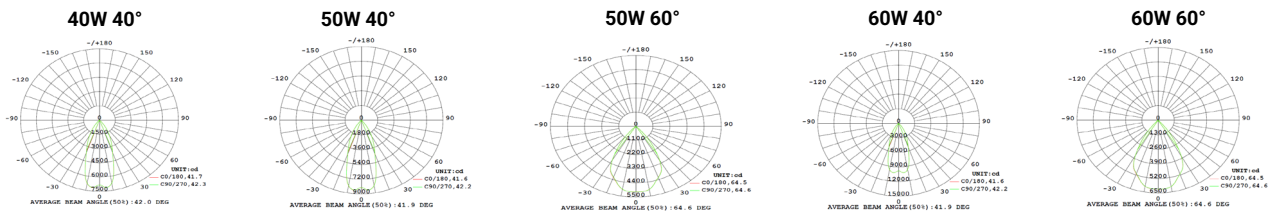

APPLICATIONS

- General Ambient Lighting
- Commercial Facilities

PHOTOMETRY

MOUNTING OPTIONS

Recessed

Catalog Number	
Notes	
Type	

TECHNICAL SPECIFICATIONS			
Model No.	CXII-40	CXII-50	CXII-60
Power Consumption(±10%)	40W	50W	60W
Power Supply	LED Driver		
Input Voltage	120-277V, 50/60Hz		
Power Factor	0.9		
Surge Protection	N/A		
Control	1-10V Dimmable		
OPTIC SPECIFICATIONS			
LED Type	SMD		
Luminous Flux (±10%)	6000lm		
Efficacy(4000K Ra80)	100 lm/w		
Correlated Color Temperature	3000K, 4000K, 5000K (Adjustable)		
Color Rendering Index	Ra80		
Beam Angle	40°, 60°		

MOUNTING AND PRODUCT DIMENSIONS			
Product Dimension	A	B	C
	10-1/4"	7-1/8"	7-3/4"
Luminaire Net Weight	4.2 lbs		
Export Carton Size	26" x 22-7/16" x 18-1/2"		
Gross Weight	44.3 lbs		
Mounting Option	Recessed Mounting		
Material	Polycarbonate PC Magnesium Alloy		
Finish	Powder Coating		
Fixture Color	White Trim and Silver Housing		
IK Rating	N/A		
IP Rating	N/A		