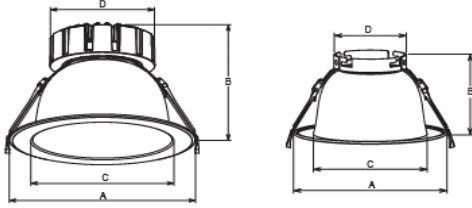

DIMENSIONS

40W-60W

ORDERING INFORMATION

CXII 8"					
Series	Wattage & Lumen Output	Voltage	Correlated Color Temperature (CCT)	Beam Angle	Mounting Option
CXII 8" (CXO II 8" LED Downlight)	40W (4000lm)	MV (120-277V)	30K (3000K)	40D (40°)	RM (Recessed Mounting)
	50W (5000lm)		40K (4000K)	60D (60°)	
	60W (6000lm)		50K (5000K)		
Finish Color	Control Options	Accessories			
WT (White Trim & Silver Housing)	1-10V (1-10V Dimmable)	EMB (Battery Back-up)